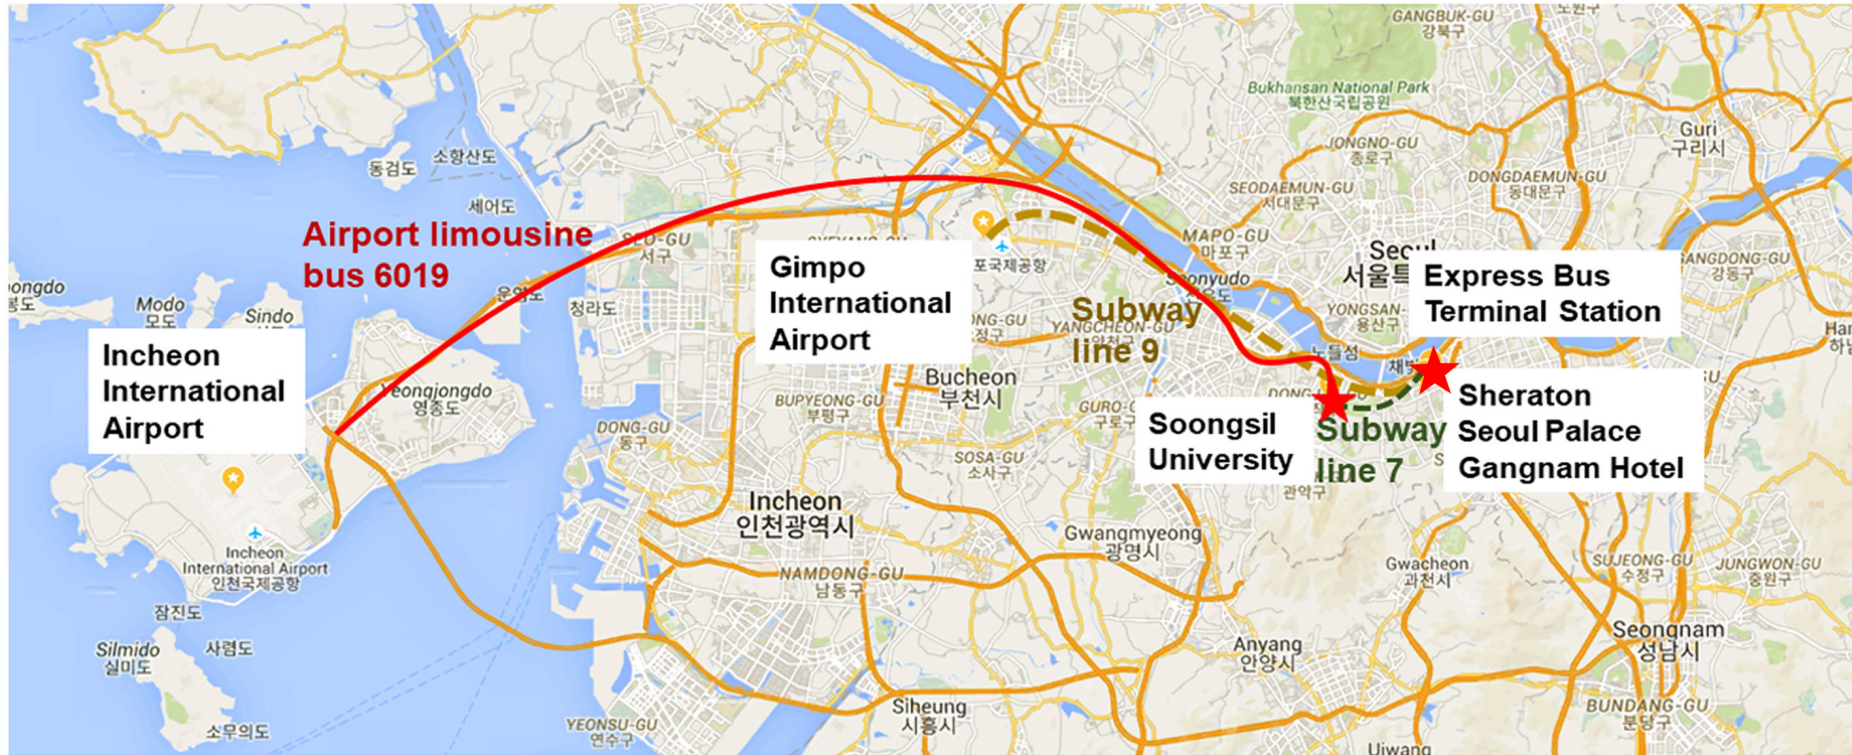

Access to ICICIC2019/ISIoTMR2019 Site — Soongsil University

From Incheon airport:

- **By bus:** Take airport limousine bus No.6019 and get off at Soongsil University Station stop.

From Gimpo airport:

- **By subway:** Take subway line No.9 (express train) to get to Express Bus Terminal Station, and transfer to line No.7 and get off at Soongsil University Station stop (exit No.3).

From hotels and other city spots:

- **By subway:** Take subway line No.7 and get off at Soongsil University Station stop (exit No.3).

- **By bus:** Take buses No.501, 506, 641, 650, 750A, 750B, 751, 752, 753, 5511, or 5517 and get off at Soongsil University Station stop.

Seoul at a glance